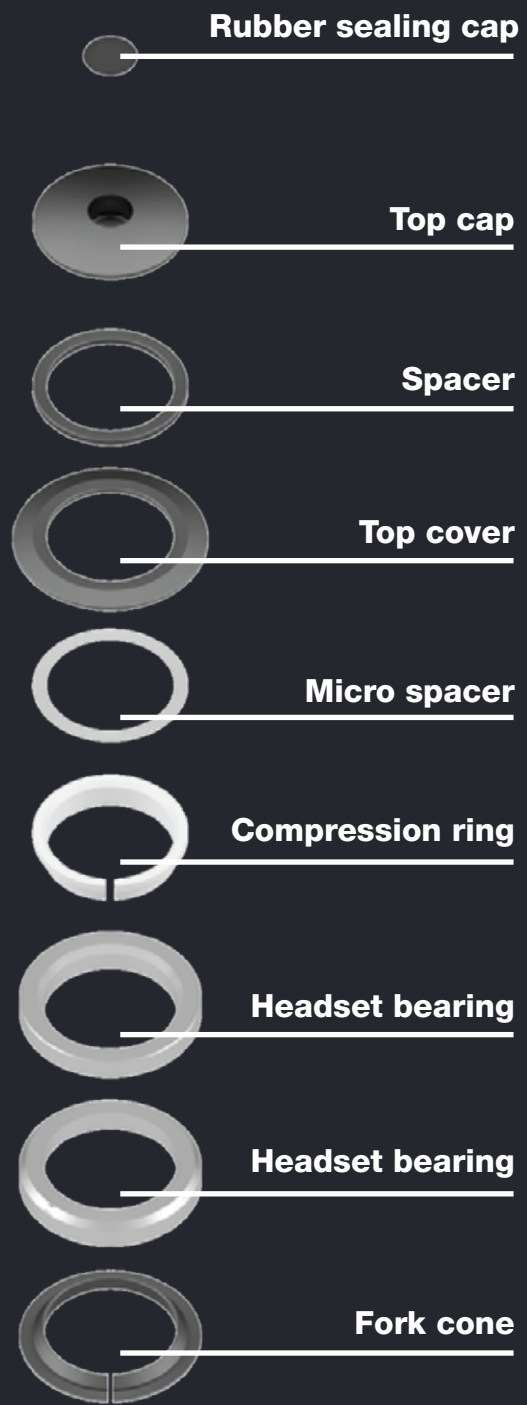

Headset and bearing guide.

Bike components.

This guide provides information on all available bearings including the new MAX bearings and headset bearings, and an introduction to the all new headset parts.

Headset parts.

Headset bearings.

ABEC 3

<p>2017138</p> <p>HEADSET BEARING TYPE MR168 1-1/4" Ø46,8 x Ø34 x 7 45° x 45°</p> 	<p>2019050</p> <p>HEADSET BEARING TYPE MR137 1-1/4" Ø46,9 x Ø37 x 7 45° x 45°</p> 	<p>2017139</p> <p>HEADSET BEARING TYPE MR151 1-3/8" Ø48,9 x Ø37 x 7 45° x 45°</p> 
<p>2017142</p> <p>HEADSET BEARING TYPE MR006 1,5" Ø51 x Ø40 x 6,5 36° x 36°</p> 	<p>2017140</p> <p>HEADSET BEARING TYPE MR127 1,5" Ø51,8 x Ø40 x 8 36° x 45°</p> 	<p>2017141</p> <p>HEADSET BEARING TYPE MR019 1,5" Ø51,8 x Ø40 x 7,5 36° x 45°</p> 
<p>2017134</p> <p>HEADSET BEARING TYPE MR170 1,5" Ø52 x Ø40 x 7 45° x 45°</p> 	<p>2017143</p> <p>HEADSET BEARING TYPE MR171 1,5" Ø52 x Ø40 x 7,5 45° x 45°</p> 	<p>2020049</p> <p>HEADSET BEARING 1,5" Ø52 x Ø40 x 6,5 45° x 45°</p> 

Headset bearings.

ABEC 3

<p>2017247</p> <p>HEADSET BEARING 1-1/8" Ø41 x Ø30,15 x 7 36° x 45°</p> 	<p>2019051</p> <p>HEADSET BEARING 1-1/8" Ø41 x Ø30,15 x 7 45° x 45°</p> 	<p>2019053</p> <p>HEADSET BEARING 1-1/8" Ø41 x Ø30,15 x 7,7 36° x 45°</p> 
<p>2017135</p> <p>HEADSET BEARING TYPE MR122 1-1/8" Ø41 x Ø30,2 x 6,5 36° x 45°</p> 	<p>2017136</p> <p>HEADSET BEARING TYPE MR043 1-1/8" Ø41,5 x Ø30,15 x 6,5 36° x 36°</p> 	<p>2017137</p> <p>HEADSET BEARING TYPE MR121 1-1/8" Ø41,8 x Ø30,5 x 8 45° x 45°</p> 
<p>2019049</p> <p>HEADSET BEARING TYPE MR155 1-1/8" Ø41,8 x Ø30,7 x 7,7 45° x 45°</p> 	<p>2019052</p> <p>HEADSET BEARING TYPE MR136 1-1/4" Ø41,8 x Ø32,8 x 6 45° x 45°</p> 	<p>2017246</p> <p>HEADSET BEARING 1-1/4" Ø46 x Ø34,1 x 7 45° x 45°</p> 
<p>2020048</p> <p>HEADSET BEARING 1-1/8" Ø41,9 x Ø30,2 x 6,5 45° x 45°</p> 	<p>2020050</p> <p>HEADSET BEARING 1-1/4" Ø44 x Ø35 x 5</p> 	<p>2020051</p> <p>HEADSET BEARING 1-3/8" Ø48 x Ø37 x 7</p> 