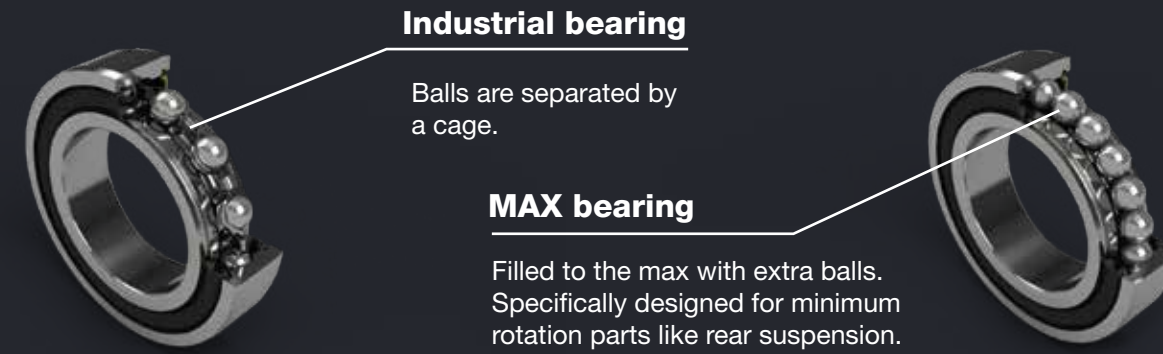

Industrial steel bearings.

ABEC 3
EXTRA GREASE

2017105 BEARING TYPE 688 2RS Ø16 × Ø8 × 5	2017109 BEARING TYPE 6800 2RS Ø19 × Ø10 × 5	2017106 BEARING TYPE 699 2RS Ø20 × Ø9 × 6	2017110 BEARING TYPE 6801 2RS Ø21 × Ø12 × 5	2017103 BEARING TYPE 608 2RS Ø22 × Ø8 × 7	2017116 BEARING TYPE 6900 2RS Ø22 × Ø10 × 6
2017104 BEARING TYPE 609 2RS Ø24 × Ø9 × 7	2017117 BEARING TYPE 6901 2RS Ø24 × Ø12 × 6	2017111 BEARING TYPE 6802 2RS Ø24 × Ø15 × 5	2017107 BEARING TYPE 6000 2RS Ø26 × Ø10 × 8	2017121 BEARING TYPE 15267 2RS Ø26 × Ø15 × 7	
2020070 Bearing type 15268 2RS Ø26 × Ø15 × 8	2017112 BEARING TYPE 6803 2RS Ø26 × Ø17 × 5	2017195 BEARING TYPE 16100 2RS Ø26 × Ø10 × 8	2017108 BEARING TYPE 6001 2RS Ø26 × Ø12 × 8	2017118 BEARING TYPE 6902 2RS Ø26 × Ø15 × 7	
2017122 BEARING TYPE 17287 2RS Ø26 × Ø17 × 7	2017119 BEARING TYPE 6903 2RS Ø30 × Ø17 × 7	2018039 Bearing type 18307 2RS Ø30 × Ø18 × 7	2017113 BEARING TYPE 6804 2RS Ø32 × Ø20 × 7		
2017120 BEARING TYPE 6904 2RS Ø37 × Ø20 × 9	2017194 BEARING TYPE 2437 2RS Ø37 × Ø24 × 7	2017114 BEARING TYPE 6805 2RS Ø37 × Ø25 × 7	2017115 BEARING TYPE 6806 2RS Ø42 × Ø30 × 7		

MAX steel bearings.

ABEC 3
EXTRA GREASE

2020054 Bearing type 688 2RS MAX Ø16 × Ø8 × 5	2020052 Bearing type 606 2RS MAX Ø17 × Ø8 × 6	2020055 Bearing type 698 2RS MAX Ø19 × Ø8 × 6	2020059 Bearing type 6800 2RS MAX Ø19 × Ø10 × 5	2020069 Bearing type 10197 2RS MAX Ø19 × Ø10 × 7
2020053 Bearing type 608 2RS MAX Ø22 × Ø8 × 7	2020062 BEARING TYPE 6900 2RS MAX Ø22 × Ø10 × 6	2020063 BEARING TYPE 6901 2RS MAX Ø24 × Ø12 × 6	2020060 BEARING TYPE 6802 2RS MAX Ø24 × Ø15 × 5	2020066 Bearing type 3802 2RS MAX Ø24 × Ø15 × 10
2020056 Bearing type 6000 2RS MAX Ø26 × Ø10 × 8	2020057 Bearing type 6001 2RS MAX Ø26 × Ø12 × 8	2020067 Bearing type 3803 2RS MAX Ø26 × Ø17 × 10	2020064 BEARING TYPE 6902 2RS MAX Ø26 × Ø15 × 7	
2020068 Bearing type 17286 2RS MAX Ø28 × Ø17 × 6	2020065 BEARING TYPE 6903 2RS MAX Ø30 × Ø17 × 7	2020058 Bearing type 6003 2RS MAX Ø35 × Ø17 × 10	2020061 BEARING TYPE 6805 2RS MAX Ø37 × Ø25 × 7